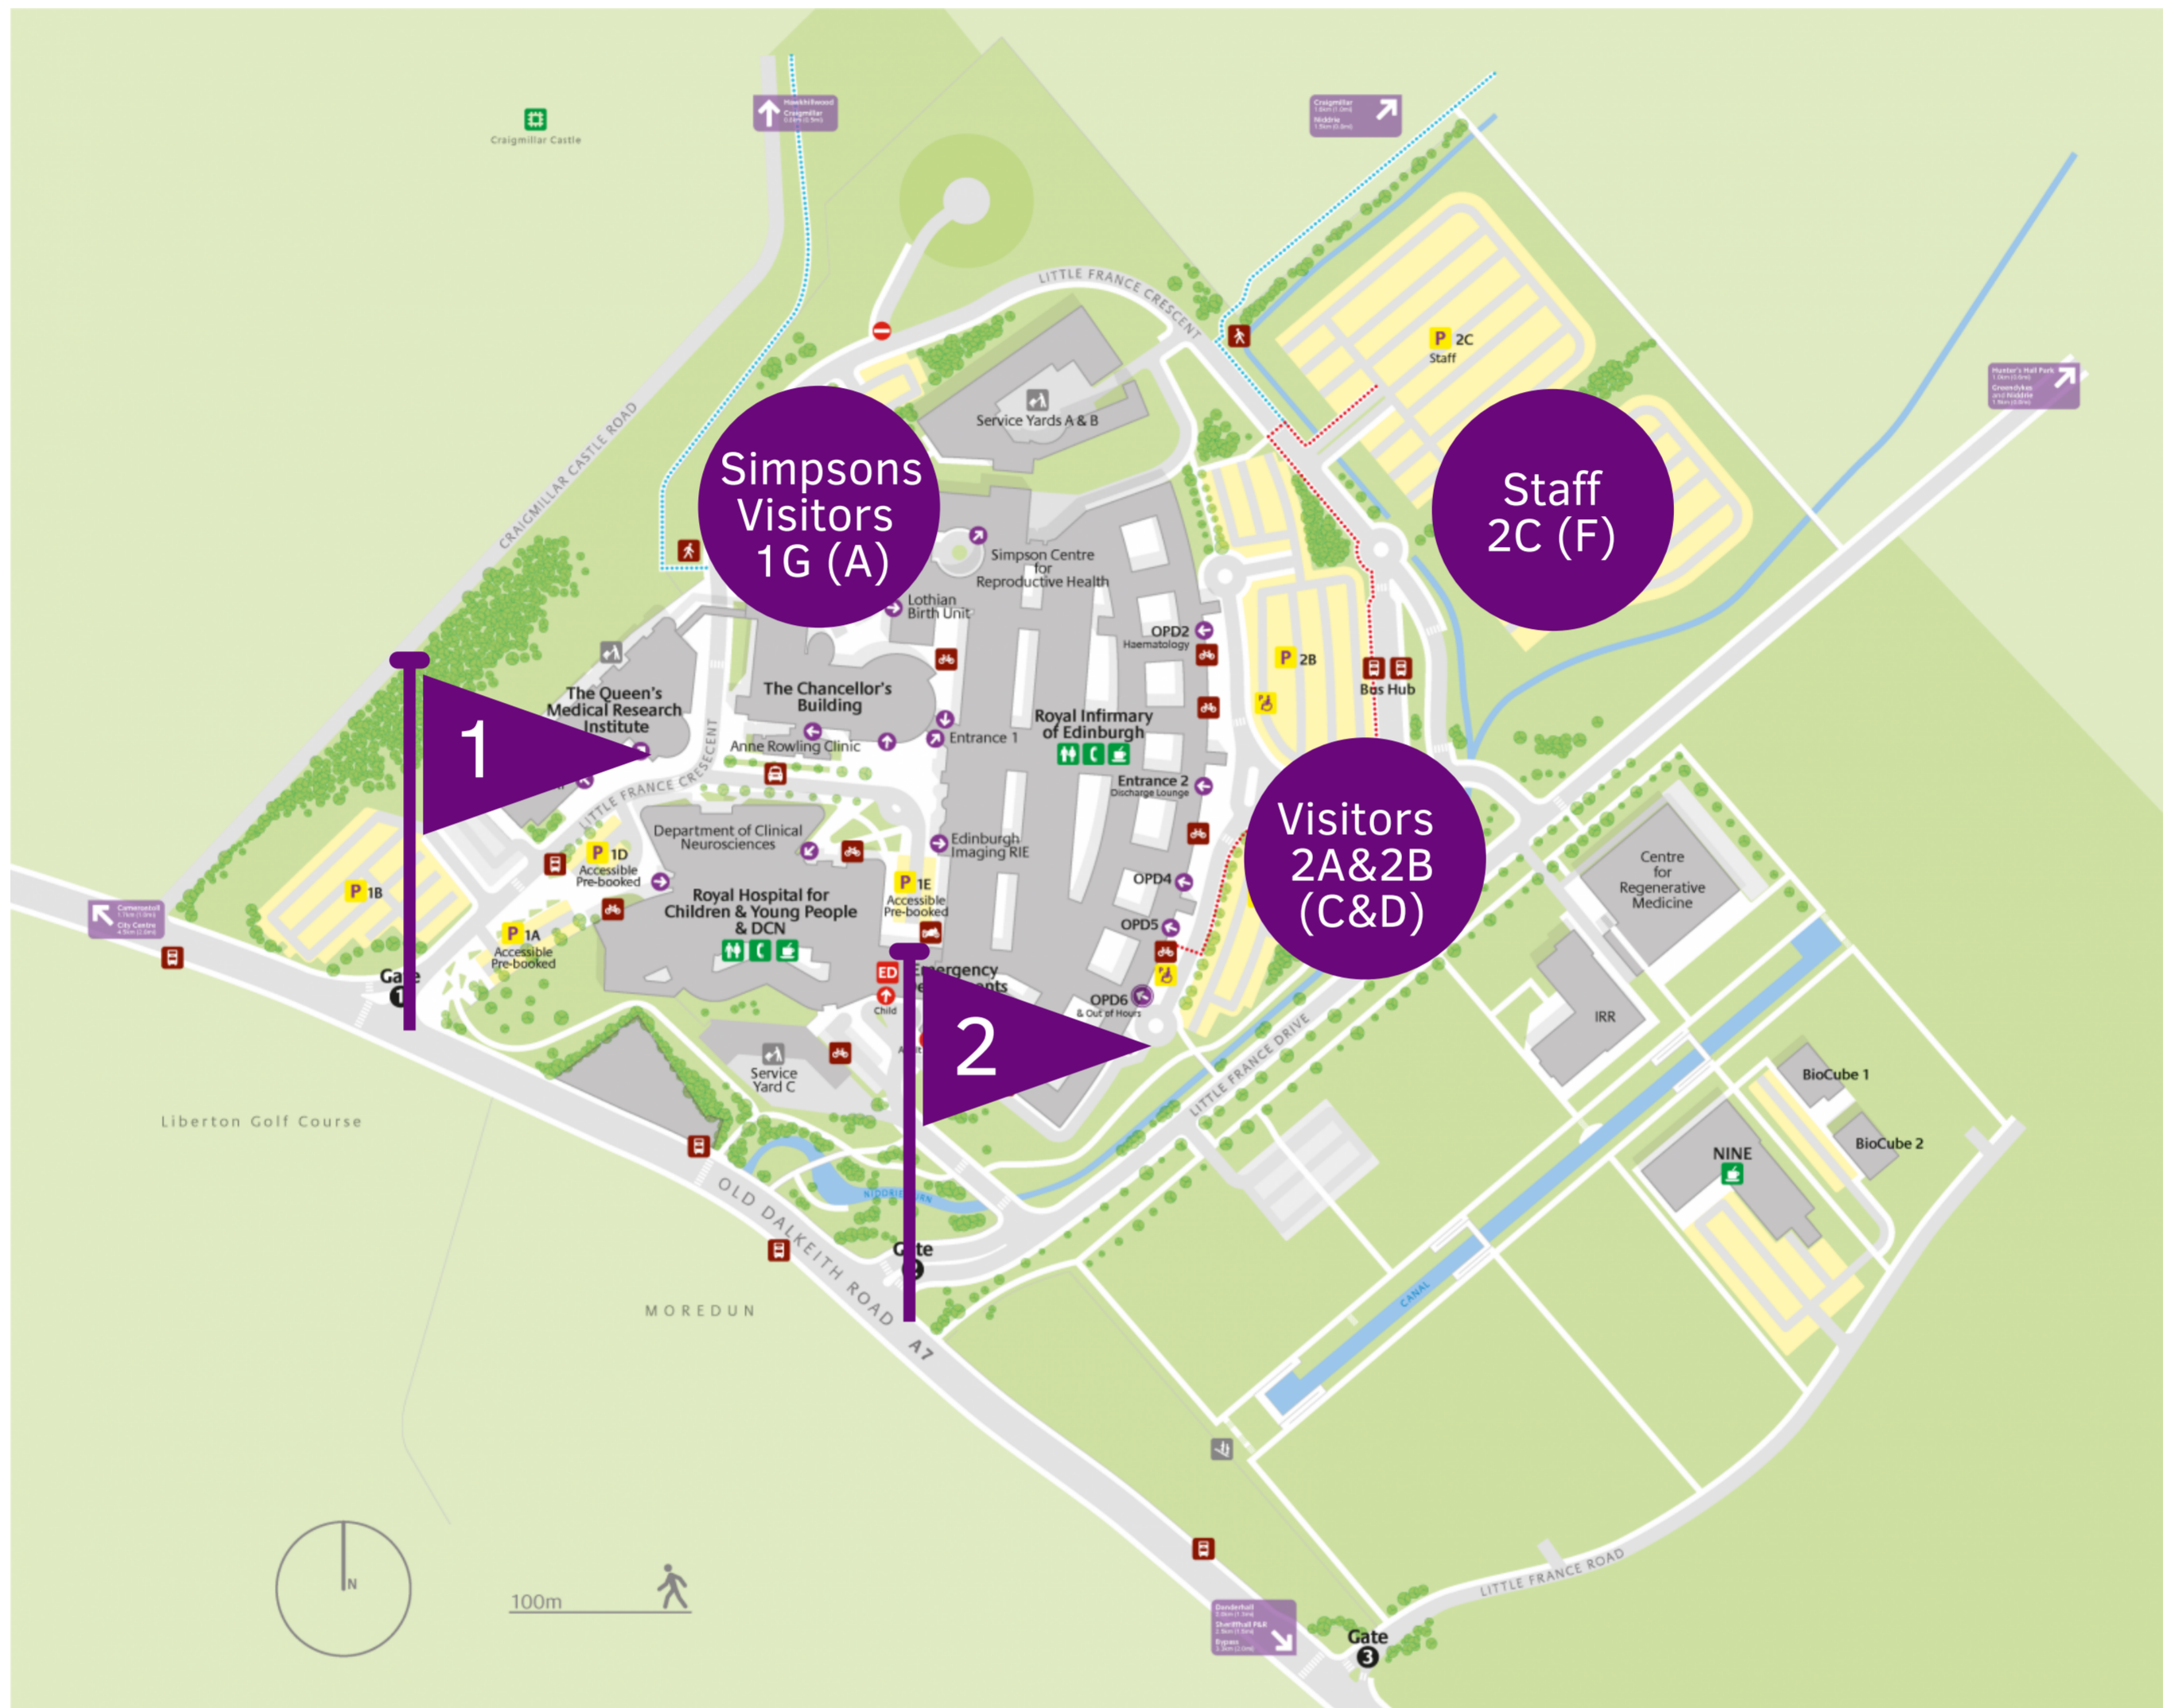

CAR PARKING NAMES CHANGING

New signs and car park names are being introduced on 29th October across the Edinburgh BioQuarter, including Royal Infirmary of Edinburgh

The signs are branded Edinburgh BioQuarter and aim to make finding your way around the site easier.

Who	Destination	Previous Car Park	New Car Park	Use Gate
Patients & Visitors	RIE	C & D	2A & 2B	2
	Simpsons maternity	A	1G	1
Staff	ALL	F	2C	1 & 2